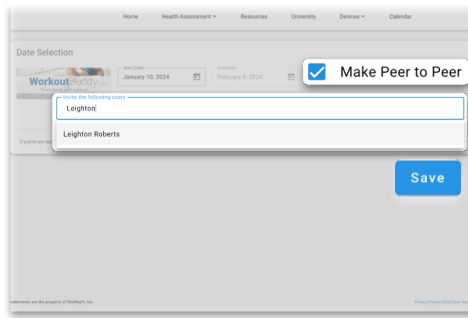

1

ADD A PERSONAL CHALLENGE

- Scroll down to the bottom of your home screen
- Click the “+ Add Challenge” tile to select a personal challenge

2

SELECT A CHALLENGE

- Check the box to the left of the challenge you would like to begin and click the “Next” button
- Select the date you would like to begin the challenge

3

INVITE PEERS

- Check the box “Make Peer to Peer”
- Type the name of the person(s) you would like to join you in the challenge - this person(s) must have an active account
- Click “Save”

4

ACCEPT INVITATIONS