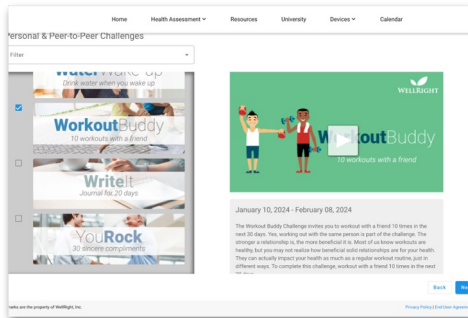

PEER TO PEER CHALLENGES

Peer to Peer Challenges can be an excellent way to stay on top of your goals by inviting others to participate with you in personal challenges and act as accountability partners.

1

ADD A PERSONAL CHALLENGE

- Scroll down to the bottom of your home screen
- Click the “+ Add Challenge” tile to select a personal challenge

2

SELECT A CHALLENGE

- Check the box to the left of the challenge you would like to begin and click the “Next” button
- Select the date you would like to begin the challenge