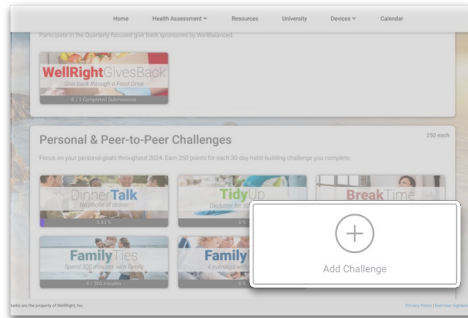

PEER TO PEER CHALLENGES

Peer to Peer Challenges can be an excellent way to stay on top of your goals by inviting others to participate with you in personal challenges and act as accountability partners.

1

ADD A PERSONAL CHALLENGE

- Scroll down to the bottom of your home screen
- Click the “+ Add Challenge” tile to select a personal challenge

2

SELECT A CHALLENGE

- Check the box to the left of the challenge you would like to begin and click the “Next” button
- Select the date you would like to begin the challenge

3

INVITE PEERS

- Check the box “Make Peer to Peer”
- Type the name of the person(s) you would like to join you in the challenge - this person(s) must have an active account
- Click “Save”

4

ACCEPT INVITATIONS