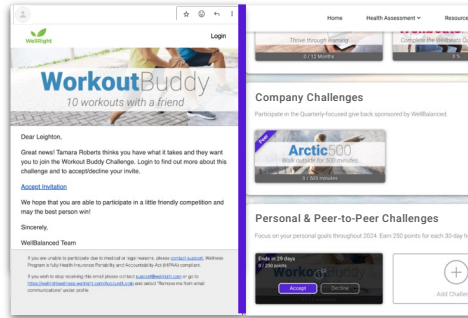

1

ADD A PERSONAL CHALLENGE

- Scroll down to the bottom of your home screen
- Click the “+ Add Challenge” tile to select a personal challenge

2

SELECT A CHALLENGE

- Check the box to the left of the challenge you would like to begin and click the “Next” button
- Select the date you would like to begin the challenge

3

INVITE PEERS

- Check the box “Make Peer to Peer”
- Type the name of the person(s) you would like to join you in the challenge - this person(s) must have an active account
- Click “Save”

4

ACCEPT INVITATIONS